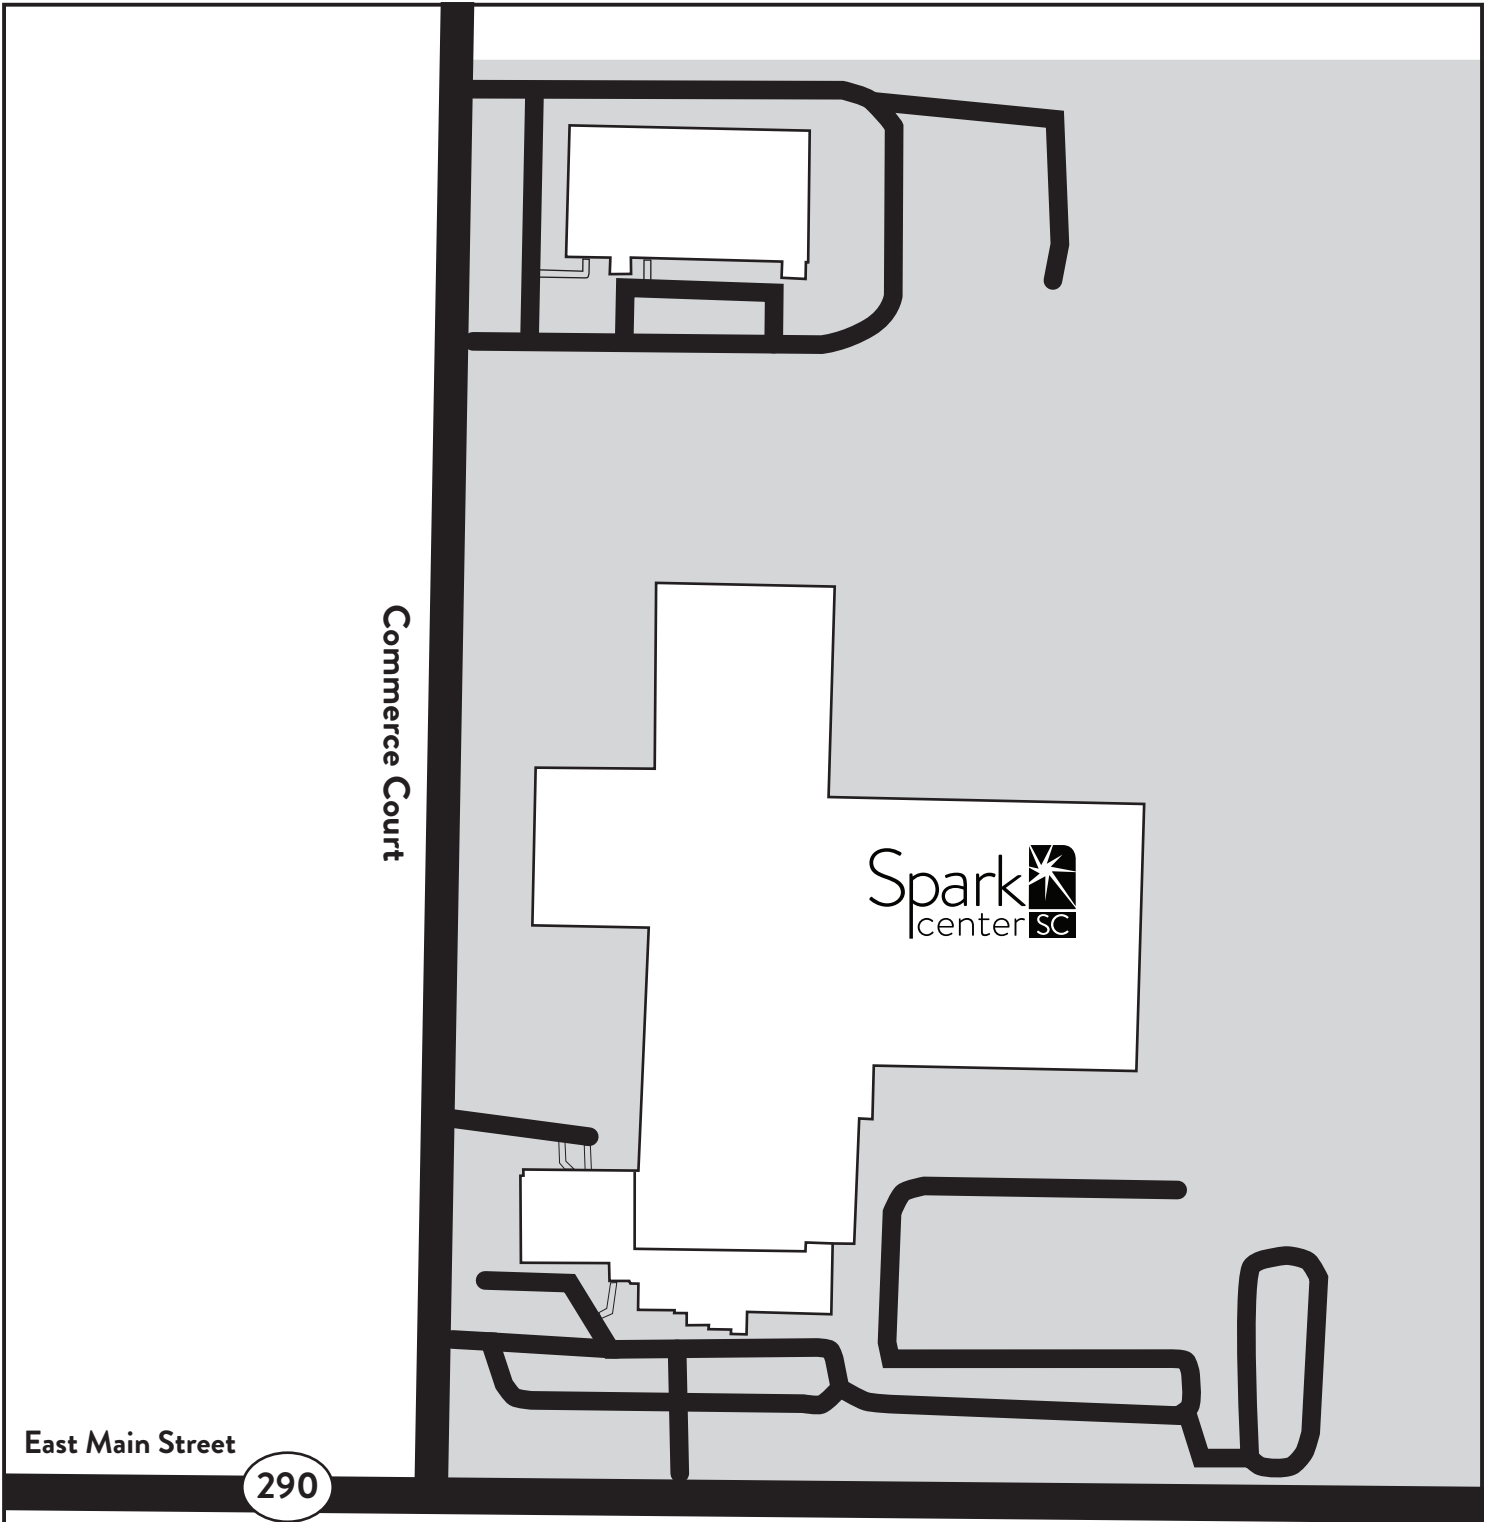

SPARTANBURG
Community College
TYGER RIVER CAMPUS

Physical Address:
1875 E. Main Street | Duncan, SC 29334

Mailing Address:
1875 E. Main Street | Duncan, SC 29334

An Enterprise Campus Authority

East Main Street

290